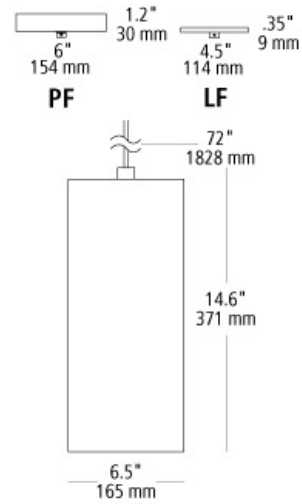

### abbey grande pendant

**DESCRIPTION**

Grand transparent stained glass-style outer glass cylinder with opal inner glass and 6' of field-cuttable cord. Incandescent Includes (1) E26 medium base 75 watt equivalent A19 lamp; Fluorescent includes (1) GX24Q-3 base 26 watt triple tube compact fluorescent lamp. May also be lamped with a GX24Q-3 32 watt triple tube compact fluorescent lamp (not included). 120V.

**WEIGHT**

6.63lb / 3.01kg ±

blue-amber-red

**COLOR OPTIONS**

amber-purple

amber-red

blue-amber-red

**ORDERING INFORMATION**