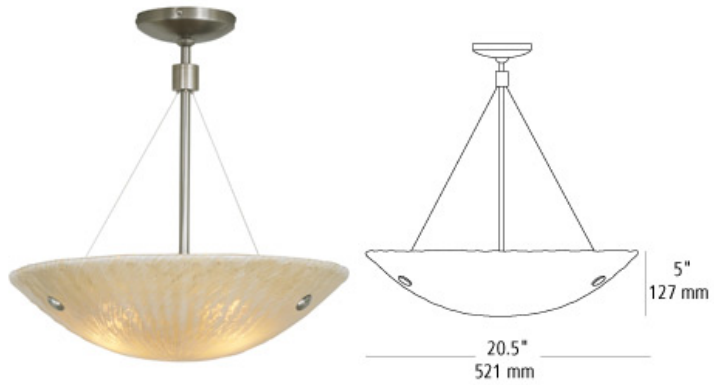

ambra suspension

DESCRIPTION

Italian organic handcrafted bowl with scavo finish. Shipped in an assembled overall height of 31.5", field-expandable to a maximum of 67.5". Ships with (1) additional 24" stem and (1) additional 12" stem. Halogen includes 120 volt 150 watt mini-candelabra base halogen lamp; fluorescent includes (3) 26 watt G24Q-3 base quad tube compact fluorescent lamps and electronic ballast.