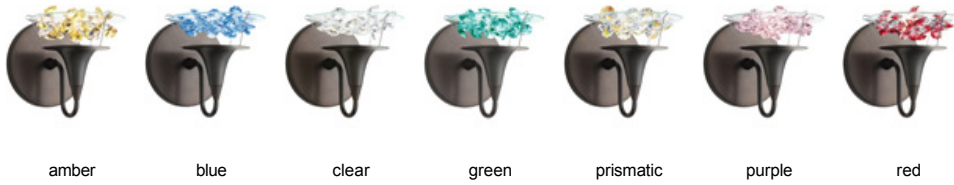

vison wall

DESCRIPTION

Optically pure Swarovski crystal gems elegantly illuminated by halogen light. Fixture can be mounted up or down. Includes (1) 35 watt low-voltage GU4 base MR11 lamp and 75 watt mini-electronic transformer supplied. 12V.

amber

COLOR OPTIONS

ORDERING INFORMATION

type	model	color	finish	lamp
HW Halogen	336	AM amber BU blue CR clear GR green AB prismatic PR purple RD red	BZ bronze SC satin nickel	1A35 MR11 Halogen 35w 120v

FIXTURE TYPE: _____