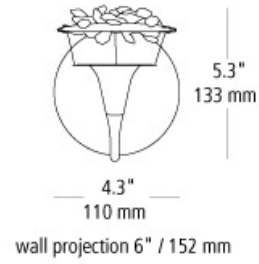

vison wall

DESCRIPTION

Optically pure Swarovski crystal gems elegantly illuminated by halogen light. Fixture can be mounted up or down. Includes (1) 35 watt low-voltage GU4 base MR11 lamp and 75 watt mini-electronic transformer supplied. 12V.