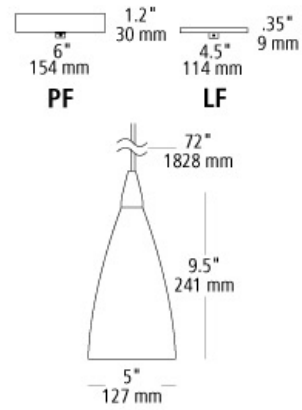

drop line-voltage pendant

DESCRIPTION

Gentle cone-shaped glass. 6' of field-cuttable black cord. Fluorescent includes (1) 18 watt G24Q-2 base quad tube compact fluorescent lamp and electronic ballast; Incandescent accepts (1) 100 watt or equivalent E26 medium base A19 lamp (not included). 120V.

COLOR OPTIONS

ORDERING INFORMATION

type	model	color	finish	lamp
LF Incandescent	5490	BU blue	BL black	18Q G24Q-2 18w Quad Tube (PF only)
PF Compact Fluorescent		NU nuage	PC polished chrome	2D100 E26 A19 100w (LF only)
		OP opal	SC satin nickel	

FIXTURE TYPE: _____
JOB NAME: _____
NOTES: _____
_____
_____

7400 Linder Avenue
Skokie, Illinois 60077

T 847.626.6300
F 847.626.6350

www.lblighting.com

©2013 LBL Lighting. All Rights Reserved. The "LBL Lighting" graphic is a registered trademark of LBL Lighting. LBL Lighting reserves the right to change specifications for product improvements without notification.