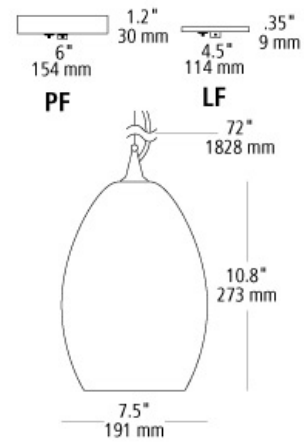

monty line-voltage pendant

DESCRIPTION

Mouth-blown elliptical-shaped Murano glass with millefiore glass fusion and silver flakes. 6' suspension cable and clear cord. Incandescent accepts (1) 100 watt or equivalent E26 medium base A19 lamp (not included); Fluorescent includes (1) 27 watt GU24 base self-ballasted compact fluorescent lamp. 120V.

WEIGHT

6.2lb / 2.81kg ±

mocha

COLOR OPTIONS

blue

mocha

opal

red