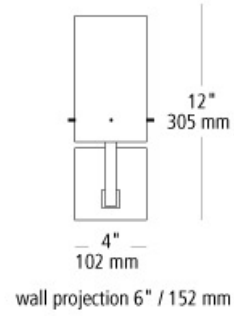

casino one wall

DESCRIPTION

Hand-blown rectangular opal cased glass with modern square arm and backplate. Includes (1) 60 watt G9 base Halogen lamp. 120V. Fixture can be mounted up or down.

opal

ORDERING INFORMATION