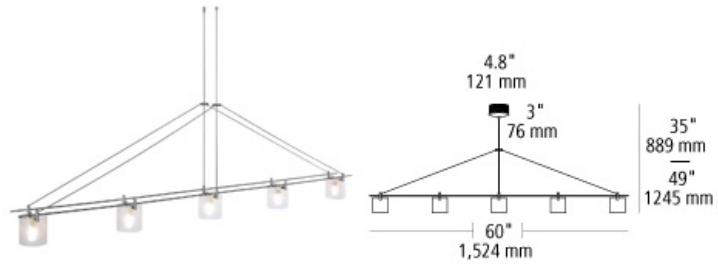

baybridge 5 light chandelier

DESCRIPTION

Low-voltage, five-light chandelier. Field-cuttable stem adjusts height from 35" to 49". Fixture is 60" in length. Each glass is 3.5" in diameter. Frosted glass. Includes (4) 50 watt low-voltage GU5.3 base MR16 lamps. 12V. Also available in three-light version.

frost

ORDERING INFORMATION

model	color	finish	lamp
HS1881	frost	BL black SC satin nickel	1A MR16 5x50w

Sloped ceiling mount available as custom.

FIXTURE TYPE:	_____
JOB NAME:	_____
NOTES:	_____

7400 Linder Avenue
Skokie, Illinois 60077