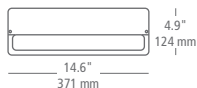

visir 30 CF

Wall luminaire features self-extinguishing (V-2 850° C glow wire test) technopolymer housing and cover and satin glass diffuser. Fluorescent includes (1) 26 watt G24Q-3 base quad tube compact fluorescent lamp and electronic ballast; Incandescent accepts (2) 60 watt E26 medium base A19 lamps (not included).

wall projection 6.4" / 163mm

choose your model #.

model	lamp	ballast	color
8538	E26  2x60W A19	none	white
8539	E26  2x60W A19	none	black
8540	E26  2x60W A19	none	metallic gray
8544HE	G24q-3  1x26W quad	electronic	white
8545HE	G24q-3  1x26W quad	electronic	black
8546HE	G24q-3  1x26W quad	electronic	metallic gray