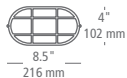

wall projection 5" / 127mm

© 2011 LBL Lighting. All rights reserved. The "LBL Lighting" graphic is a registered trademark of LBL Lighting. LBL Lighting reserves the right to change specifications for product improvements without notification.

LBL lighting