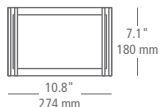

nikko/g CF

Features body, trim and reflector made of self-extinguishing polycarbonate; diffuser made of ice-etched glass; aluminum reflector (incandescent version); and stainless steel screws. Fluorescent 13W Quad includes (1) 13 watt G24Q-1 base quad tube compact fluorescent lamps and electronic ballast; Fluorescent 18W Quad includes (1) 18 watt G24Q-2 base quad tube compact fluorescent lamps and electronic ballast; Incandescent accepts (1) 60 watt E26 medium base B10 lamp (not included).

wall projection 5.4" / 137mm

choose your model #.

model	lamp	ballast	color
1474	E26 ⬇ 1x60W B10	none	white
1475	E26 ⬇ 1x60W B10	none	black
1476	E26 ⬇ 1x60W B10	none	metallic gray
1483HE	G24q-1 ⬇ 1x13W quad	electronic	white
1484HE	G24q-1 ⬇ 1x13W quad	electronic	black
1485HE	G24q-1 ⬇ 1x13W quad	electronic	metallic gray
1492HE	G24q-2 ⬇ 1x18W quad	electronic	white
1493HE	G24q-2 ⬇ 1x18W quad	electronic	black
1494HE	G24q-2 ⬇ 1x18W quad	electronic	metallic gray