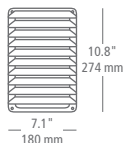

## nikko grille CF

Features body, trim and reflector made of self-extinguishing polycarbonate; diffuser made of ice-etched glass; aluminum reflector (incandescent version); and stainless steel screws. Fluorescent 13w Quad includes (1) 13 watt G24Q-1 base quad tube compact fluorescent lamp and electronic ballast; Fluorescent 18w Quad includes (1) 18 watt G24Q-2 base quad tube compact fluorescent lamp and electronic ballast; Incandescent accepts (1) 60 watt E26 medium base B10 lamp (not included).

wall projection 5.4" / 137mm

choose your model #.

| model  | lamp                | ballast    | color         |
|--------|---------------------|------------|---------------|
| 1590   | E26 ⬇ 1x60W B10     | none       | white         |
| 1591   | E26 ⬇ 1x60W B10     | none       | black         |
| 1592   | E26 ⬇ 1x60W B10     | none       | metallic gray |
| 1593HE | G24q-1 ⬇ 1x13W quad | electronic | white         |
| 1594HE | G24q-1 ⬇ 1x13W quad | electronic | black         |
| 1595HE | G24q-1 ⬇ 1x13W quad | electronic | metallic gray |
| 1596HE | G24q-2 ⬇ 1x18W quad | electronic | white         |
| 1597HE | G24q-2 ⬇ 1x18W quad | electronic | black         |
| 1598HE | G24q-2 ⬇ 1x18W quad | electronic | metallic gray |