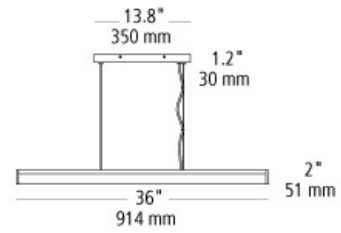

gypsy suspension

DESCRIPTION

Linear suspension with intricate laser-cut lace pattern and opal acrylic diffuser. Includes 6' of field-cuttable aircraft cable. Fluorescent includes (1) 39 watt mini bi-pin base T5 high output linear fluorescent lamp ; LED includes (1) replaceable 12 watt 2700K LED module. 120v.

frost

ORDERING INFORMATION

type	model	color	finish	lamp
EF LED	631	FR frost	BZ bronze	CF T5HO mini bi-pin 39w (PF only)
PF Fluorescent			GD satin gold	LED LED Module 12w (EF only)
			SC satin nickel	

FIXTURE TYPE: _____