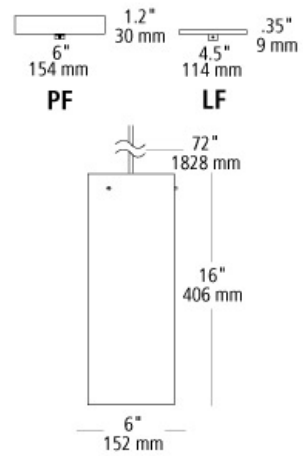

dahling grande pendant

DESCRIPTION

Translucent glass cylinder features soft frit accents that transition from opal to gray. Includes 6' of field-cuttable cord. Incandescent includes (1) E26 medium base 75 watt or equivalent A19 lamp; fluorescent includes (1) GX24Q-3 base 32 watt triple tube compact fluorescent lamp. May also be lamped with a GX24Q-3 base 26 watt triple tube compact fluorescent lamp (not included). 120v.

gray-opal

ORDERING INFORMATION

type	model	color	finish	lamp
LF Incandescent	608	GO gray-opal	BZ bronze	2D E26 A19 75w (LF only)
PF Compact Fluorescent			SC satin nickel	CF GX24Q-3 triple tube 26w (PF only)