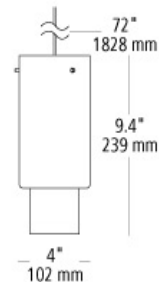

### mini-birdie pendant

**DESCRIPTION**

Clear glass cylinder embedded with copper rings and suspended from a soft gray glass cylinder. Includes (1) 50 watt low-voltage GY6.35 base Xenon bi-pin lamp or 6 watt replaceable LED module and 6' of field-cutttable suspension cable. For use with 24 volt transformer, add suffix '-24' to item number (LED lamp option is not compatible with 24 volt transformers).