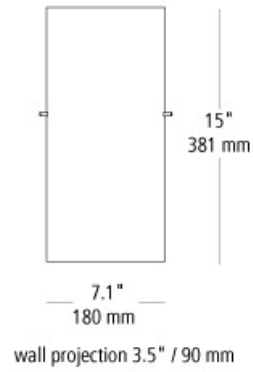

dahling wall

DESCRIPTION

Metal base with translucent glass shade featuring soft frit accents that transition from opal to gray. Mounts vertically only. Incandescent includes (1) E26 medium base 60 watt or equivalent A19 lamp; fluorescent includes (1) GX24Q-2 base 18 watt triple tube compact fluorescent lamp; LED includes (1) replaceable 10 watt 2700K LED module. ADA compliant. 120v or 277v.