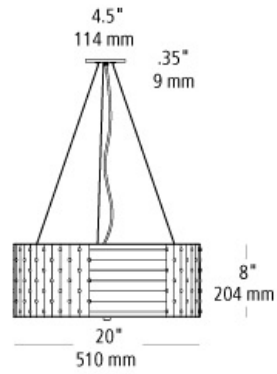

elba suspension

DESCRIPTION

Striped fabric drum with metal studs and opal glass diffuser. Includes 6' of field-cuttable aircraft cable. Incandescent includes (4) E26 medium base 75 watt or equivalent A19 lamps; fluorescent includes (4) GU24 base 27 watt self-ballasted compact fluorescent lamps. 120v.

gray

ORDERING INFORMATION

type	model	color	finish	lamp
LF Incandescent	683	GY gray	SC satin nickel	2D E26 A19 4x75w (LF only)
PF Compact Fluorescent				CF GU24 4x27w (PF only)

FIXTURE TYPE: _____

JOB NAME: _____