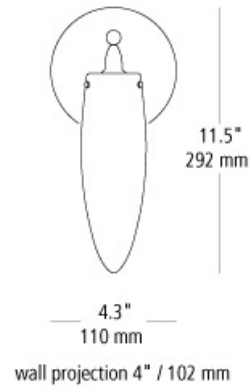

icicle wall

DESCRIPTION

Colorful frit and crystalline glass create these elegant mouth-blown shapes with complementary glass ball accent. Includes (1) 60 watt G9 base Halogen lamp. 120V.

amber

COLOR OPTIONS