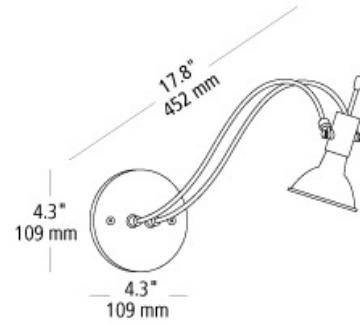

mono-arc wall

DESCRIPTION

Gently curved 17.75" arc in bronze or satin nickel finish. Monopoint version is supplied with 75 watt mini electronic transformer that neatly fits in most electrical boxes. Halogen 35w includes (1) 35 watt low-voltage GU5.3 base constant CRI MR16 lamp; Halogen 50w includes (1) 50 watt low-voltage GU5.3 base constant CRI MR16 lamp. 12V.