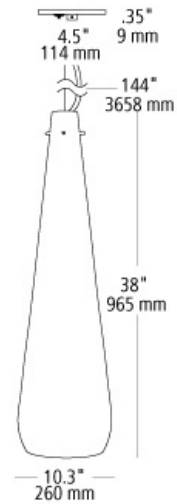

julep pendant

DESCRIPTION

Crystal clear glass shade with a colorful fabric-covered cord. Includes cloth-covered cord and 12' of field-cuttable aircraft cable. Incandescent includes (1) E26 medium base 60 watt or equivalent classic Edison lamp or (1) E26 based 60 watt or equivalent half-G40 half-chrome globe lamp; fluorescent includes (1) E26 medium base 11 watt Plumen[®] self-ballasted compact fluorescent lamp. 120v.

blue cord

COLOR OPTIONS

black/white cord

blue cord

red cord

ORDERING INFORMATION

type	model	color	cord color	finish	lamp
LF Incandescent	677	BW black/white cord	CR clear glass	SC satin nickel	2DC E26 Classic Edison Style A19 60w (LF only)
PF Compact Fluorescent		BU blue cord			2DH E26 Half-Chrome G40 60w (LF only)
		RD red cord			CF E26 Self-Ballasted Plumen 11w (PF only)