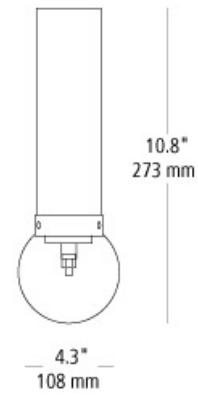

max wall

DESCRIPTION

Glass cylinder with unique frit and special iris coating. Includes (1) 60 watt G9 base Halogen lamp. 120V.

wall projection 4" / 102 mm

red

COLOR OPTIONS

blue green

red

tortoise

ORDERING INFORMATION

model	color	finish	lamp
HW170	BG blue green RD red TO tortoise	BZ bronze SC satin nickel	2G60 G9 60w 120v

FIXTURE TYPE: _____

JOB NAME: _____

NOTES: _____

7400 Linder Avenue
Skokie, Illinois 60077