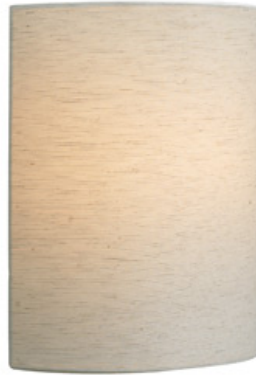

fiona wall

DESCRIPTION

Metal base with modern fabric shade. Mounts vertically only. Incandescent includes (1) E26 medium base 75 watt or equivalent A19 lamp; fluorescent includes (1) GX24Q-2 base 18 watt triple tube compact fluorescent lamp; LED includes (1) replaceable 10 watt 2700K LED module. ADA compliant 120 or 277v.

linen

COLOR OPTIONS

linen

pebble

pewter

ORDERING INFORMATION

type	model	color	lamp
JW Incandescent	681	LI linen	2D E26 A19 75w 120v (JW only)
LW LED		PB pebble	CF1HE GX24Q-2 triple tube 18w 120v (PW only)
PW Compact Fluorescent		PE pewter	CF2HE GX24Q-2 triple tube 18w 277v (PW only)
			LED LED module 10w 120v (LW only)