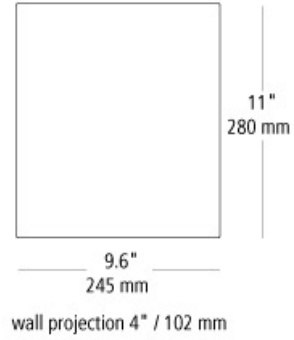

fiona wall

DESCRIPTION

Metal base with modern fabric shade. Mounts vertically only. Incandescent includes (1) E26 medium base 75 watt or equivalent A19 lamp; fluorescent includes (1) GX24Q-2 base 18 watt triple tube compact fluorescent lamp; LED includes (1) replaceable 10 watt 2700K LED module. ADA compliant 120 or 277v.

linen

COLOR OPTIONS

linen

pebble

pewter

ORDERING INFORMATION

type	model	color	lamp
JW Incandescent	681	LI linen	2D E26 A19 75w 120v (JW only)
LW LED		PB pebble	CF1HE GX24Q-2 triple tube 18w 120v (PW only)
PW Compact Fluorescent		PE pewter	CF2HE GX24Q-2 triple tube 18w 277v (PW only)
			LED LED module 10w 120v (LW only)