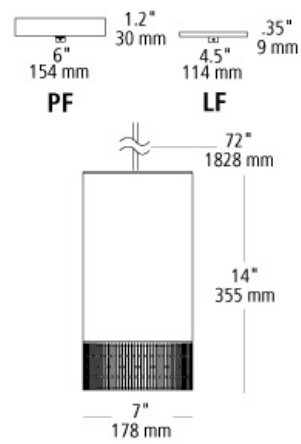

ORDERING INFORMATION

type	model	color	finish	lamp
LF Incandescent	653	TN tan	BZ bronze	2D E26 A19 75w (LF only)
PF Compact Fluorescent				CF GX24Q-3 Triple Tube 26w (PF only)

FIXTURE TYPE: _____

JOB NAME: _____

NOTES: _____

_____

_____

7400 Linder Avenue
Skokie, Illinois 60077
T 847.626.6300
F 847.626.6350

www.lblighting.com

©2012 LBL Lighting. All Rights Reserved. The "LBL Lighting" graphic is a registered trademark of LBL Lighting. LBL Lighting reserves the right to change specifications for product improvements without notification.