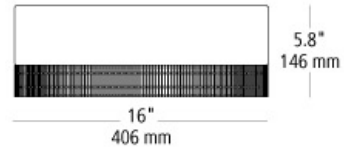

### DESCRIPTION

Fabric drum with hand-crafted wire detail and opal glass diffuser. Incandescent includes (2) E26 medium base 75 watt or equivalent A19 lamps; fluorescent includes (3) GU24 base 27 watt self-ballasted compact fluorescent lamps. 120v.