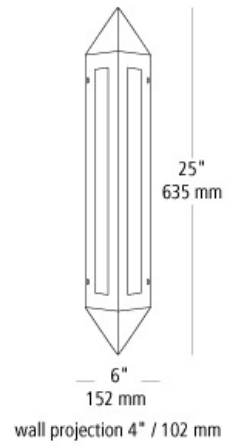

**futura outdoor**

**DESCRIPTION**

Strong, linear form comprised of stainless steel and sandblasted white acrylic. Vertical or horizontal mounting possible. Outdoor version available. Fluorescent includes (1) 36 watt 2G11 base twin tube compact fluorescent lamp and electronic ballast; Incandescent accepts (2) 40 watt or equivalent E26 medium base B10 lamps (not included). Fluorescent may also be lamped with 2G11 base 39 watt twin tube compact fluorescent lamp (not included). 120V or 277V.

**ORDERING INFORMATION**

type	model	finish	lamp	wet location
<b>JW</b>	<b>940</b>	<b>Z</b> bronze	<b>1391HE</b> 2G11 Twin Tube 36w 120v (PW only)	<b>W</b> wet location
<b>PW</b>		<b>S</b> silver	<b>1392HE</b> 2G11 Twin Tube 36w 277v (PW only)	
			<b>240</b> E26 B10 2x40w 120v (JW only)	