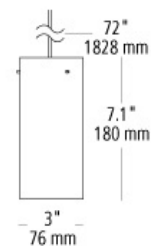

mini-dahling pendant

DESCRIPTION

Translucent glass cylinder features soft frit accents that transition from opal to gray. Includes (1) 50 watt low-voltage GY6.35 base Xenon bi-pin lamp or 6 watt replaceable LED module and 6' of field-cutttable suspension cable. For use with 24 volt transformer, add suffix '-24' to item number (LED lamp option is not compatible with 24 volt transformers).