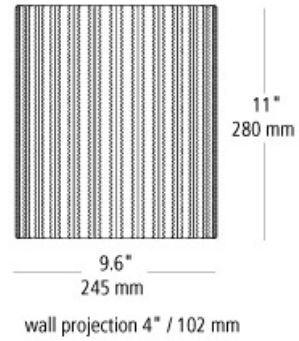

**cato wall**

**DESCRIPTION**

Metal base with fabric shade featuring pinking sheard seam detail. Mounts vertically only. Incandescent includes (1) E26 medium base 75 watt or equivalent A19 lamp; fluorescent includes (1) GX24Q-2 base 18 watt triple tube compact fluorescent lamp; LED includes (1) replaceable 10 watt 2700K LED module. ADA compliant. 120v or 277v.