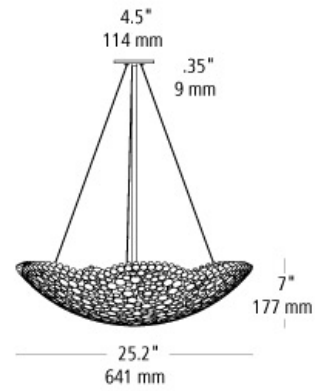

suspension

miss charlie suspension

DESCRIPTION

Artful shade composed of carefully arranged individually welded tapered metal cylinders. Suspended from field-cuttable aircraft cable and available in 24", 36", 48" or 60" overall lengths. Includes (4) E26 medium base 60 watt or equivalent A19 lamps. 120v.

black

ORDERING INFORMATION

type	model	color	finish	length	lamp
LF Incandescent	676	BL black	SC satin nickel	24 24" 36 36" 48 48" 60 60"	2D E26 A19 4x60w

FIXTURE TYPE:	_____
JOB NAME:	_____
NOTES:	_____ _____ _____