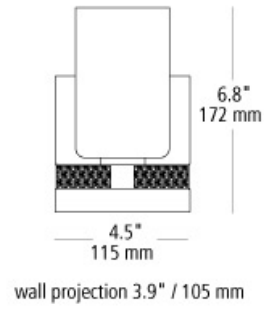

kett wall

DESCRIPTION

Organic textured band with rectilinear glass shade.
 Mounts up only. Includes (1) G9 base 60 watt halogen lamp. ADA compliant. 120v.

opal

ORDERING INFORMATION

type	model	color	finish	lamp
HW Halogen	6691	OP opal	BZ bronze PC polished chrome SC satin nickel	2G G9 60w