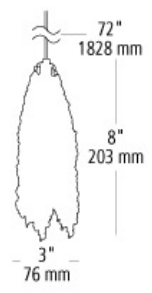

low-voltage pendants

mademoiselle no. 2 pendant

DESCRIPTION

Double layers of sterling silver Swarovskiâ„ crystal web draped over a halogen MR16 lamp. Includes (1) 50 watt low-voltage GU5.3 base MR16 lamp and 6' of field-cutttable suspension cable. For use with 24 volt transformer, add suffix '-24' to item number.