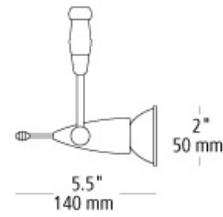

bare head apollo swivel i head

DESCRIPTION

Adjustable head rotates 360°, pivots 260° to direct the beam. Includes (1) 50 watt Constant CRI Halogen or 6 watt LED low-voltage GU5.3 base MR16 lamp. For use with 24 volt transformer, add suffix "-24" to item number (LED lamp option not compatible with 24 volt transformers).

ORDERING INFORMATION

model	finish	length	lamp	mount
HDMR16	BZ bronze	03 3"	1A50 MR16 Halogen 50w	MR2 2-circuit monorail
	SC satin nickel	06 6"	LED MR16 LED 6w	FSJ fusion jack
		12 12"		MPT monopoint
				MRL monorail