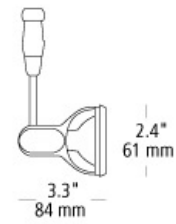

modo head

DESCRIPTION

Modern head with multiple accessory options; rotates 360°, pivots 90°. Can hold up to two lenses or louvers (sold separately). Includes (1) 50 watt Halogen or 6 watt LED low-voltage GU5.3 base MR16 lamp. For use with 24 volt transformer, add suffix "-24" to item number (LED lamp option not compatible with 24 volt transformers). Optional accessories (sold separately): Modo Glass Shield and Modo Metal Shield Accessories.

ORDERING INFORMATION

model	finish	length	lamp	mount
HD474	BZ bronze	03 3"	1A50 MR16 Halogen 50w	MR2 2-circuit monorail
	SC satin nickel	06 6"	LED MR16 LED 6w	FSJ fusion jack
		12 12"		MPT monopoint
				MRL monorail