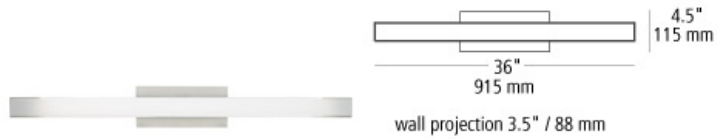

final call medium bath

DESCRIPTION

Sleek rectilinear bath bar with metal base and opal acrylic shade. May be mounted horizontally or vertically. Includes (1) mini bi-pin base 39 watt T5 high output linear fluorescent lamp. ADA compliant. 120 or 277v.

opal acrylic

ORDERING INFORMATION

type	model	color	finish	lamp
PW Fluorescent	674	OY opal acrylic	BZ bronze SC satin nickel	CF1HE T5HO mini bi-pin 39w 120v CF2HE T5HO mini bi-pin 39w 277v

FIXTURE TYPE: _____