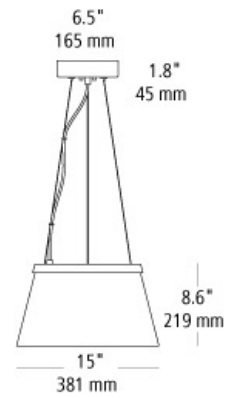

duke suspension

DESCRIPTION

Glass shade with mica flakes or spherical glass beads embedded onto the glass and edge-lit by LED's. Includes 6' of field-cutttable aircraft cable and 12 watt 3000K LED module. 120v.