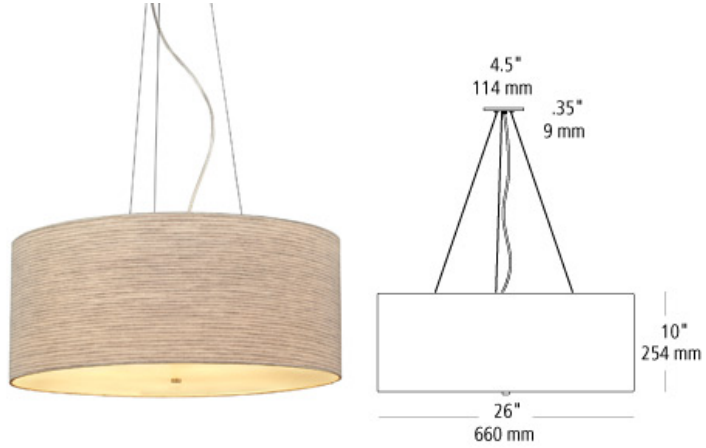

fiona grande suspension

DESCRIPTION

Modern round fabric shade with opal glass diffuser. Includes 6' of field-cuttable aircraft cable. Incandescent includes (4) E26 medium base 75 watt or equivalent A19 lamps; fluorescent includes (4) GU24 base 27 watt self-ballasted compact fluorescent lamps. 120v.