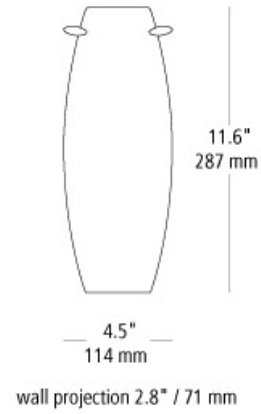

linear wall

DESCRIPTION

Mouth-blown glass. Fluorescent includes (1) 13 watt 2GX7 base twin tube compact fluorescent lamp and electronic ballast; Halogen includes (1) 60 watt G9 base halogen lamp; LED includes (1) 10 watt replaceable 2700K LED module. 120v or 277v.