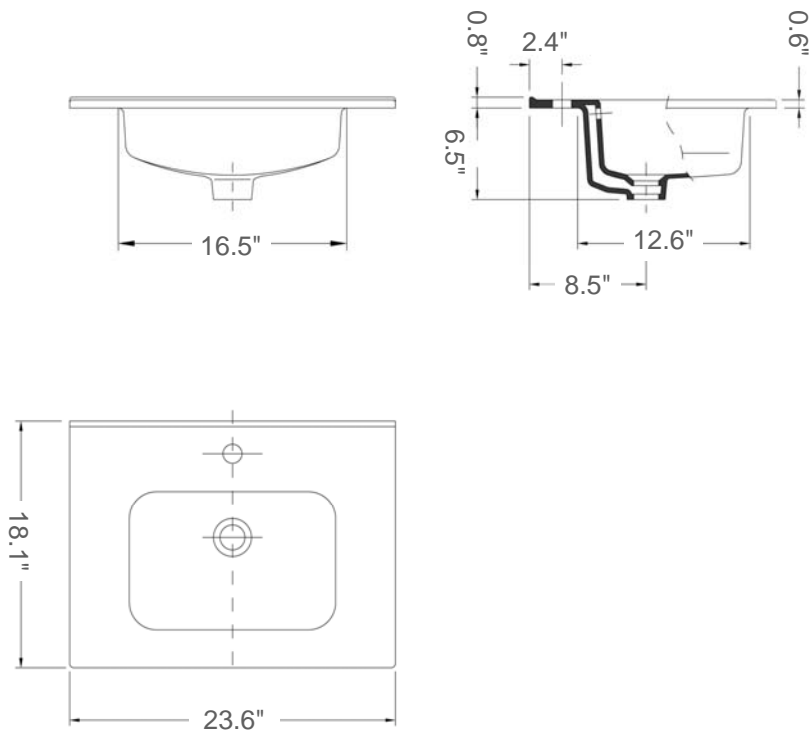

# Smile

Model Ref. 10054

Material: Vitreous china

Color: White

Installation: Self-rimming

Overall Dimensions: 23.6" L x 18.1" W x 7.3" H

Basin area: 15" L x 10.1" W x 4.9" H

Faucet ledge: 5.1" W

Drain hole: 1.75" Interior Diameter

Features: Overflow and one pre-drilled faucet hole

Recommended accessory (not included): 2.5" Diameter drain i.e. Click-clack Drain Ref. 360551

All dimensions are nominal