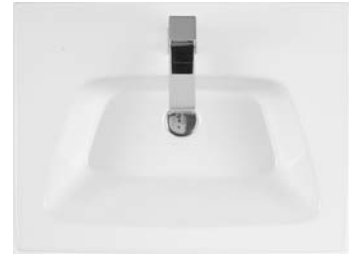

Veo

Model Ref. 10050

Material: Vitreous china

Color: White

Installation: Wall-mount and/or self-rimming

Overall Dimensions: 23.8" L x 17.9" W x 6.7" H

Basin area: 18" / 12" L (front/rear) x 11.1" W x 4.5" H

Faucet ledge: 5" W

Drain hole: 1.75" Interior Diameter

Features: Overflow and one pre-drilled faucet hole

Components included: Wall mounting fixing bolts

Recommended accessory (not included): 2.5" Diameter drain i.e. Click-clack Drain Ref. 360551