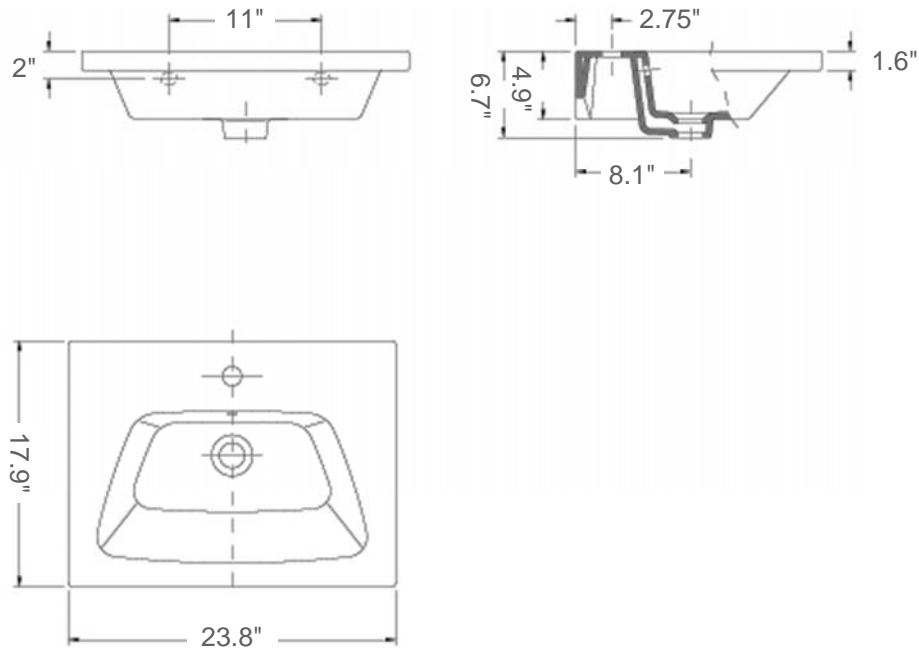

Veo

Model Ref. 10050

Material: Vitreous china

Color: White

Installation: Wall-mount and/or self-rimming

Overall Dimensions: 23.8" L x 17.9" W x 6.7" H

Basin area: 18" / 12" L (front/rear) x 11.1" W x 4.5" H

Faucet ledge: 5" W

Drain hole: 1.75" Interior Diameter

Features: Overflow and one pre-drilled faucet hole

Components included: Wall mounting fixing bolts

Recommended accessory (not included): 2.5" Diameter drain i.e. Click-clack Drain Ref. 360551