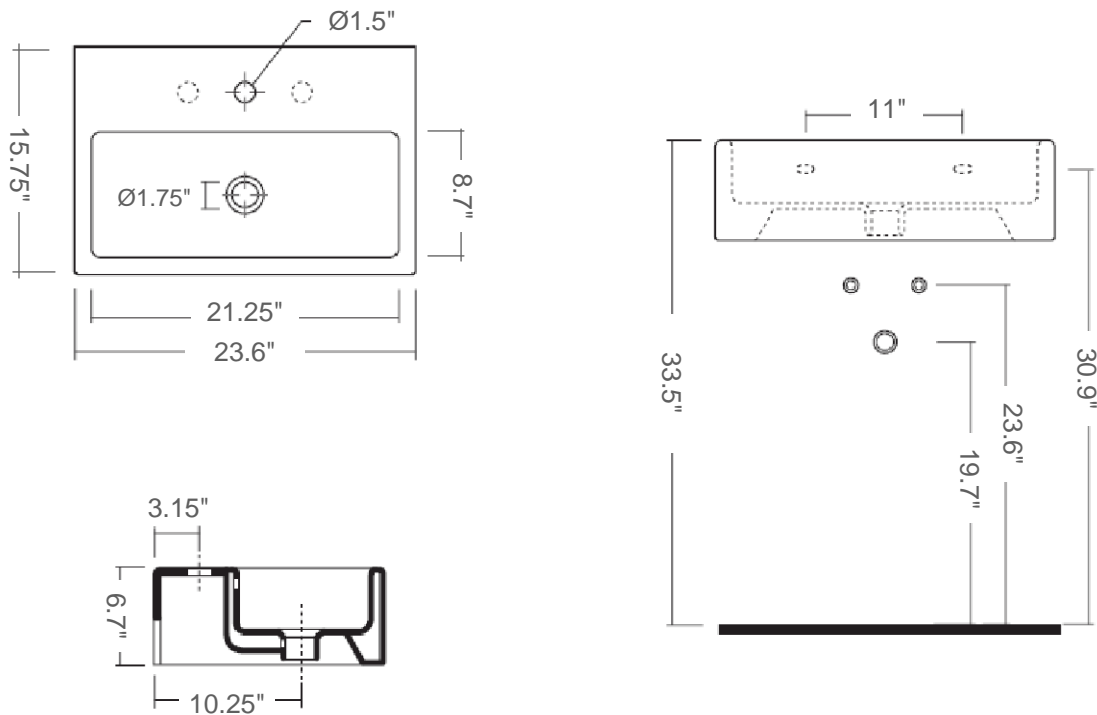

# Ice 60

Model Ref. 20150 (with faucet hole), or 20150-ST (w/o faucet hole)

Material: Vitreous china

Color: White

Installation type: Wall-mount and/or above-the-counter

Overall Dimensions: 23.3" L x 15.75" W x 6.7" H

Interior Dimensions: 21.25" L x 8.7" W x 5" H

Drain hole: 1.75" Interior Diameter

Features: Overflow, and with one pre-drilled faucet hole and 2 embedded prepared to drill faucet holes

Options (sold separately): Chrome plated towel bar (Model Ref. PA60)

Included components: Wall-mounting fixing bolts

Recommended accessory (not included): 2.5" Diameter drain i.e. Clicker Drain Ref. 360551

All dimensions are nominal

BISSONNET

Tel. (610) 454-1295 · Fax (610) 454-9385 · info@bissonnet.net · www.bissonnet.net