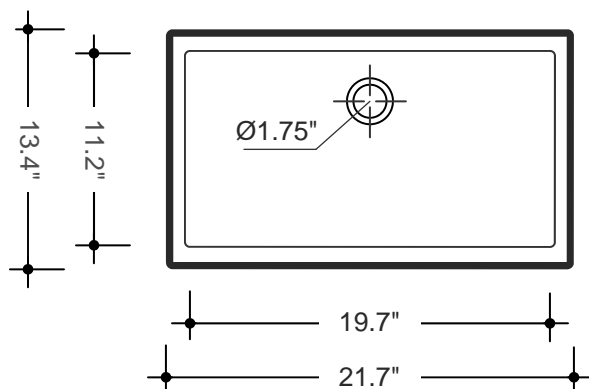

Agres SLIM

Model Ref. 0229

Material: Vitreous china

Color: White

Overall Dimensions: 21.7" L x 13.4" W x 8.1" H

Interior Dimensions: 19.7" L x 11.2" W x 5.1" H

Drain hole: 1.75" interior Diameter

Installation type: under-counter

Features: overflow and glazed interior and exterior

Included components: basin clamp kit and sink cutout template

Recommended accessory (not included): 2.5" Diameter drain i.e. Clicker Drain Ref. 360551