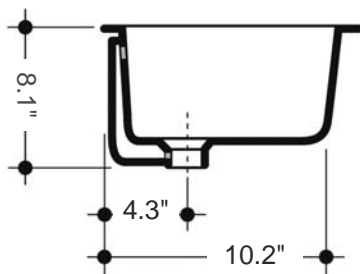

Agres SLIM

Model Ref. 0229

Material: Vitreous china

Color: White

Overall Dimensions: 21.7" L x 13.4" W x 8.1" H

Interior Dimensions: 19.7" L x 11.2" W x 5.1" H

Drain hole: 1.75" interior Diameter

Installation type: under-counter

Features: overflow and glazed interior and exterior

Included components: basin clamp kit and sink cutout template

Recommended accessory (not included): 2.5" Diameter drain i.e. Clicker Drain Ref. 360551