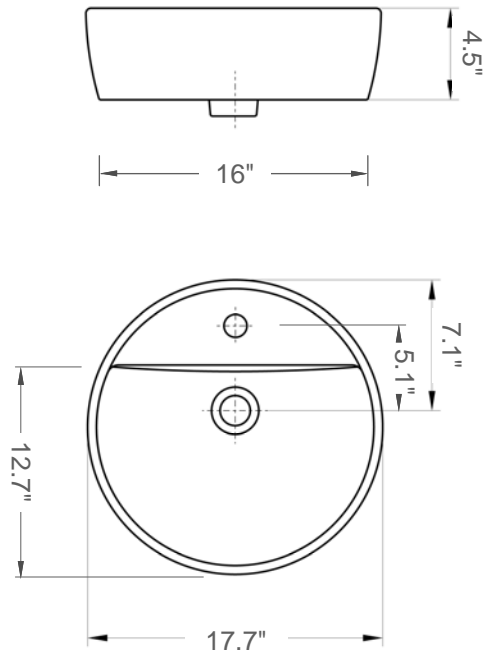

Urban

Model Ref. 13030

Material: Vitreous china

Color: White

Installation: Above-the-counter "vessel"

Overall Dimensions: 17.7" Diameter x 5.5" H

Interior Dimensions: 16.3" L x 12.7" W x 4.5" H

Foot print: 16" Diameter

Drain hole: 1.75" Interior Diameter

Features: Overflow and one pre-drilled faucet hole

Recommended accessory (not included): O.D. 2.5" Diameter drain i.e. Clicker Drain Ref. 360551

All dimensions are nominal