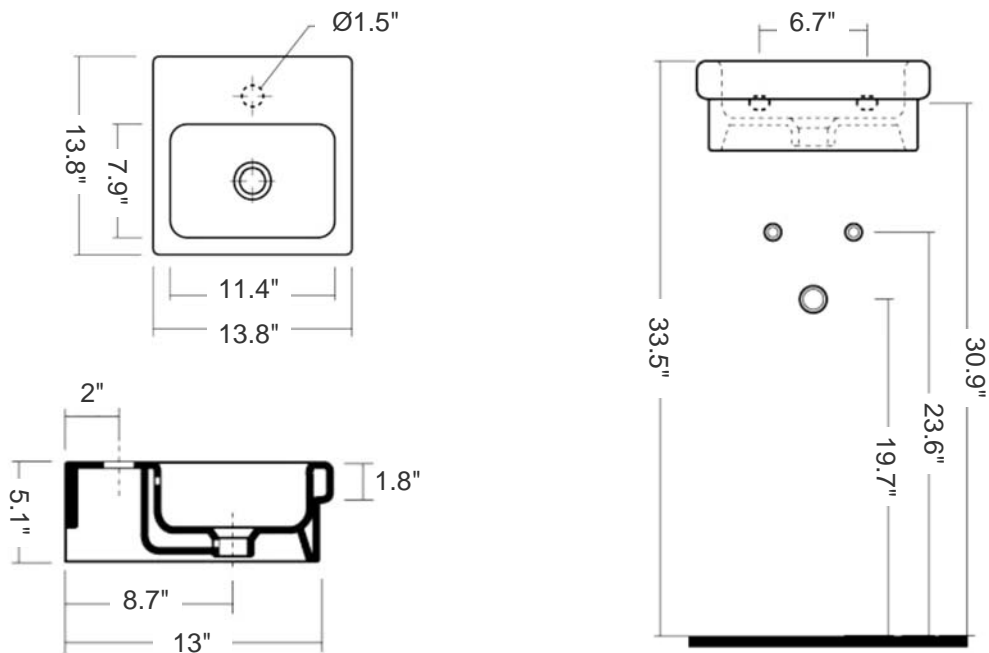

Logic 35

Model Ref. 21160

Material: Vitreous china

Color: White

Installation: Wall-mount, self-rimming and/or counter-top

Overall Dimensions: 13.8" L x 13.8" W x 5.1" H

Interior Dimensions: 11.4" L x 7.9" W x 3.5" H

Foot print: 12.2" L x 13" W

Drain hole: 1.75" Interior Diameter

Features: Overflow and one pre-drilled faucet hole

Components included: Wall mounting fixing bolts

Recommended accessory (not included): 2.5" Diameter drain i.e. Click-clack Drain Ref. 360551