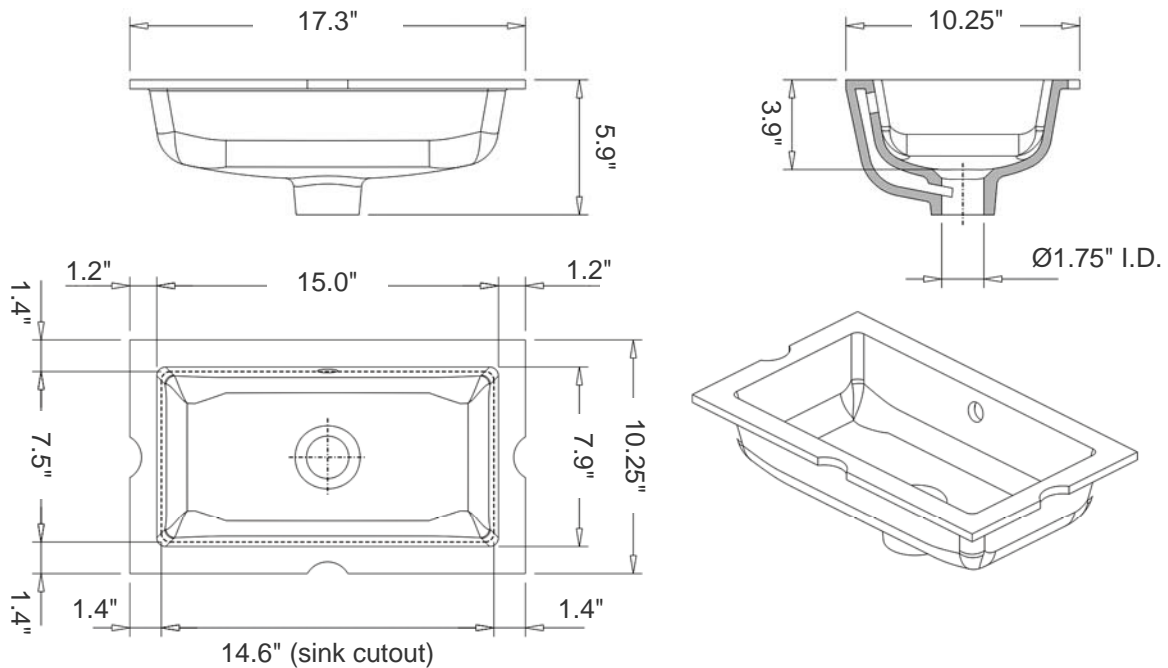

# Agres mini

Model Ref. 118940

Material: Vitreous china

Color: White

Installation: Under-counter

Overall Dimensions: 17.3" L x 10.25" W x 5.9" H

Interior Dimensions: 15.0" L x 7.9" W x 3.9" H

Drain hole: 1.75" Interior Diameter

Features: Overflow

Included components: basin clamp kit

Recommended accessory (not included): 2.5" Diameter drain i.e. Click-clack drain Ref. 360551

All dimensions are nominal

BISSONNET

Tel. (610) 454-1295 · Fax (610) 454-9385 · info@bissonnet.net · www.bissonnet.net