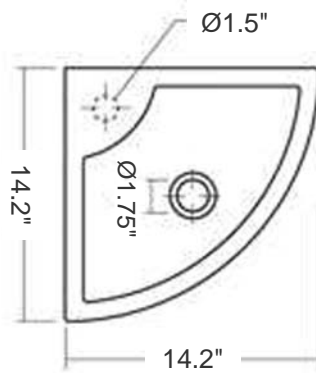

Ice Corner

Model Ref. 20120
Material: Porcelain
Color: White
Overall Dimensions: 14.2" L x 14.2" W x 5.9" H
Waste outlet: Ø1-3/4" I.D.
Installation: Wall-hung and/or counter-top
Components included: Wall mounting fixing bolts