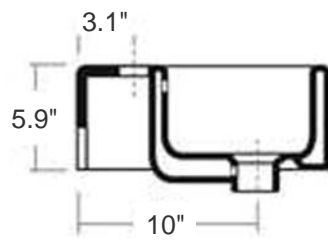

Ice Corner

Model Ref. 20120
Material: Porcelain
Color: White
Overall Dimensions: 14.2" L x 14.2" W x 5.9" H
Waste outlet: Ø1-3/4" I.D.
Installation: Wall-hung and/or counter-top
Components included: Wall mounting fixing bolts