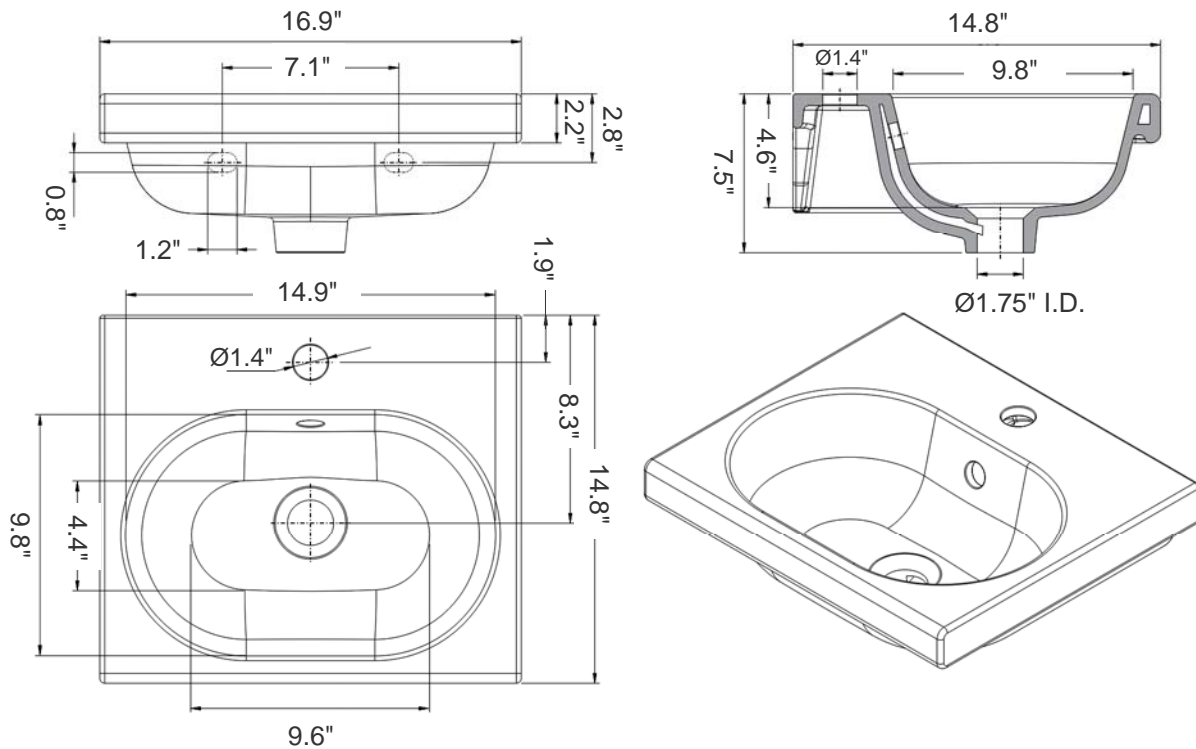

Minnie

Model Ref. 125300

Material: Vitreous china

Color: White

Installation: Wall-mount and/or self-rimming

Overall Dimensions: 16.9" L x 14.8" W x 7.5" H

Interior Dimensions: 14.9" L x 9.8" W x 4.6" H

Drain hole: 1.75" Interior Diameter

Features: Overflow and one pre-drilled faucet hole

Included components: wall mounting fixing bolts

Recommended accessory (not included): 2.5" Diameter drain i.e. Click-clack drain Ref. 360551

All dimensions are nominal