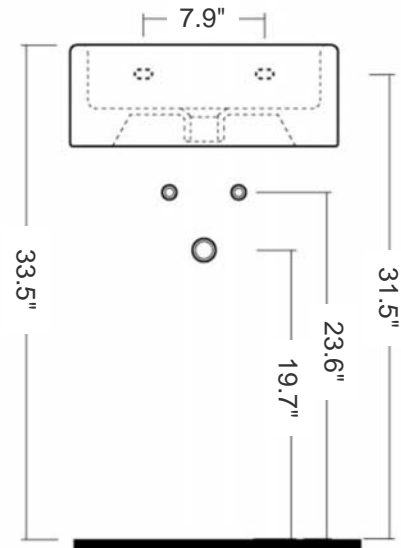

Ice 46

Model Ref. 20160

Material: Vitreous china

Color: White

Installation: Wall-mount and/or counter-top

Dimensions: 18.1" L x 18.1" W x 5.3" H

Interior Dimensions: 15.7" L x 11.6" W x 3.6" H

Drain hole: 1.75" Interior Diameter

Features: Overflow and one pre-drilled faucet hole

Included components: Wall mounting fixing bolts

Recommended accessory (not included): 2.5" Diameter drain i.e. Click-clack Drain Ref. 360551

All dimensions are nominal