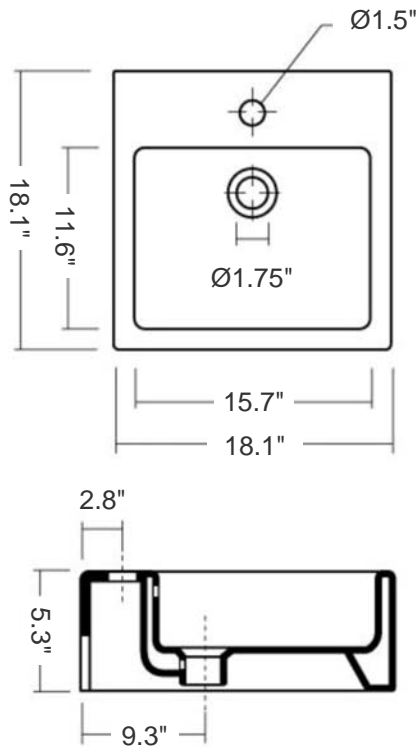

Ice 46

Model Ref. 20160

Material: Vitreous china

Color: White

Installation: Wall-mount and/or counter-top

Dimensions: 18.1" L x 18.1" W x 5.3" H

Interior Dimensions: 15.7" L x 11.6" W x 3.6" H

Drain hole: 1.75" Interior Diameter

Features: Overflow and one pre-drilled faucet hole

Included components: Wall mounting fixing bolts

Recommended accessory (not included): 2.5" Diameter drain i.e. Click-clack Drain Ref. 360551

All dimensions are nominal