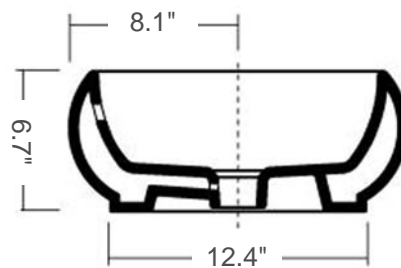

Tulip

Model Ref. 24100

Material: Vitreous china

Color: White, or Matte White with damask pattern interior

Installation: Counter-top

Overall Dimensions: 15.8" Diameter x 6.7" H

Interior Dimensions: 14.2" Diameter x 4.8" H

Foot print: 12.4" Diameter

Drain hole: 1.75" Interior Diameter

Features: Overflow

Recommended accessory (not included): 2.5" Diameter drain i.e. Click-clack Drain Ref. 360551

All dimensions are nominal

BISSONNET