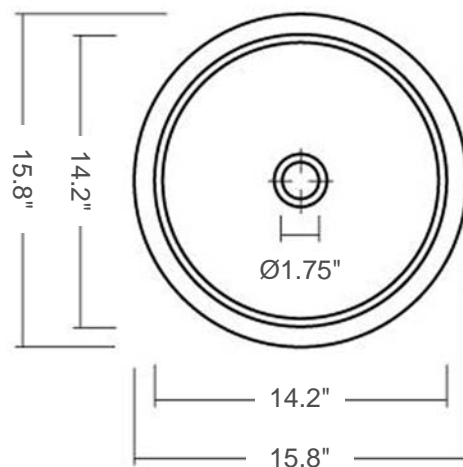

Tulip

Model Ref. 24100

Material: Vitreous china

Color: White, or Matte White with damask pattern interior

Installation: Counter-top

Overall Dimensions: 15.8" Diameter x 6.7" H

Interior Dimensions: 14.2" Diameter x 4.8" H

Foot print: 12.4" Diameter

Drain hole: 1.75" Interior Diameter

Features: Overflow

Recommended accessory (not included): 2.5" Diameter drain i.e. Click-clack Drain Ref. 360551

All dimensions are nominal

BISSONNET