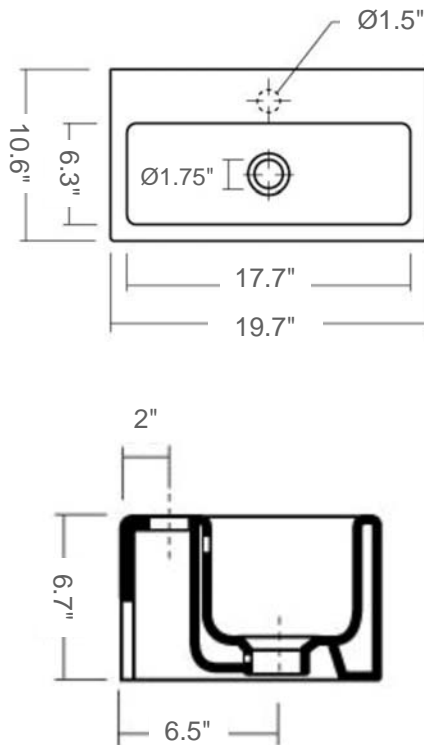

Ice 50

Model Ref. 20140, and 20140-ST (without faucet hole)

Material: Vitreous china

Color: White

Installation: Wall-mount and/or counter-top

Overall Dimensions: 19.7" L x 10.6" W x 6.7" H

Interior Dimensions: 17.7" L x 6.3" W x 5" H

Drain hole: 1.75" Interior Diameter

Features: Overflow, and with or without one pre-drilled faucet hole

Optional: Chrome plated towel bar (Model Ref. PA50)

Included components: Wall-mounting fixing bolts

Recommended accessory (not included): 2.5" Diameter drain i.e. Click-clack Drain Ref. 360551

All dimensions are nominal

BISSONNET

Tel. (610) 454-1295 · Fax (610) 454-9385 · info@bissonnet.net · www.bissonnet.net