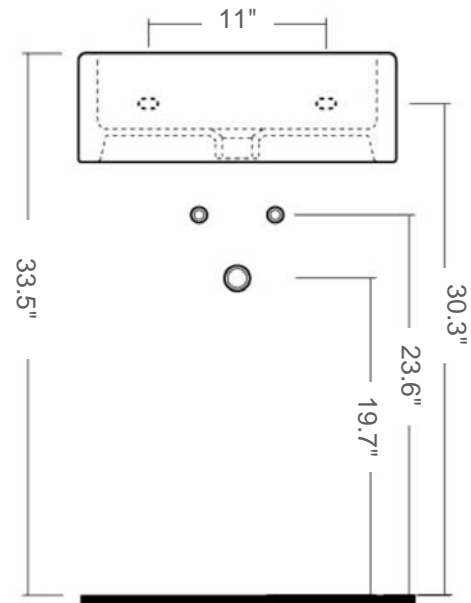

Ice 50

Model Ref. 20140, and 20140-ST (without faucet hole)

Material: Vitreous china

Color: White

Installation: Wall-mount and/or counter-top

Overall Dimensions: 19.7" L x 10.6" W x 6.7" H

Interior Dimensions: 17.7" L x 6.3" W x 5" H

Drain hole: 1.75" Interior Diameter

Features: Overflow, and with or without one pre-drilled faucet hole

Optional: Chrome plated towel bar (Model Ref. PA50)

Included components: Wall-mounting fixing bolts

Recommended accessory (not included): 2.5" Diameter drain i.e. Click-clack Drain Ref. 360551

All dimensions are nominal

BISSONNET

Tel. (610) 454-1295 · Fax (610) 454-9385 · info@bissonnet.net · www.bissonnet.net