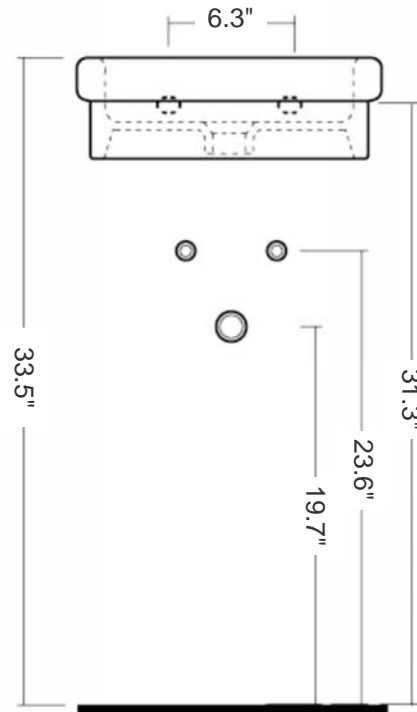

Logic 40

Model Ref. 21130

Material: Vitreous china

Color: White

Installation: Wall-mount, self-rimming and/or counter-top

Overall Dimensions: 15.7" L x 11.8" W x 5.1" H

Interior Dimensions: 13.4" L x 5.9" W x 3.5" H

Foot print: 14.2" L x 11" W

Drain hole: 1.75" Interior Diameter

Features: Overflow and one pre-drilled faucet hole

Components included: Wall-mounting fixing bolts

Recommended accessory (not included): 2.5" Diameter drain i.e. Click-clack Drain Ref. 360551