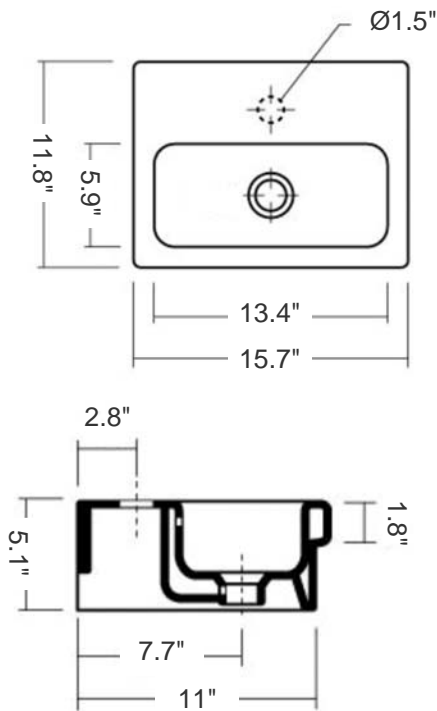

Logic 40

Model Ref. 21130

Material: Vitreous china

Color: White

Installation: Wall-mount, self-rimming and/or counter-top

Overall Dimensions: 15.7" L x 11.8" W x 5.1" H

Interior Dimensions: 13.4" L x 5.9" W x 3.5" H

Foot print: 14.2" L x 11" W

Drain hole: 1.75" Interior Diameter

Features: Overflow and one pre-drilled faucet hole

Components included: Wall-mounting fixing bolts

Recommended accessory (not included): 2.5" Diameter drain i.e. Click-clack Drain Ref. 360551