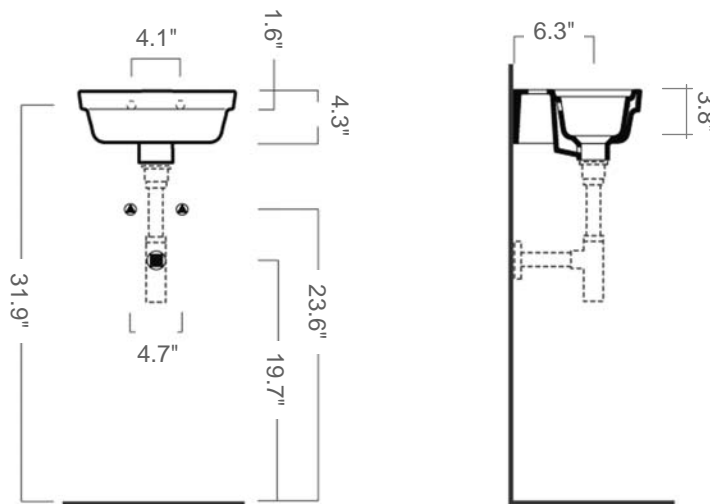

Evo

Model Ref. EVO-13

Material: Vitreous china

Color: White

Installation: Wall-mount and/or counter-top

Overall Dimensions: 12.2" L x 10.6" W x 5.8" H

Interior Dimensions: 9.8" L x 5.1" W x 3.8" H

Drain hole: 1.75" Interior Diameter

Features: With overflow and one pre-drilled faucet hole

Components included: Wall mounting fixing bolts

Recommended accessory (not included): 2.5" Diameter drain i.e. Click-clack Drain Ref. 360551

All dimensions are nominal