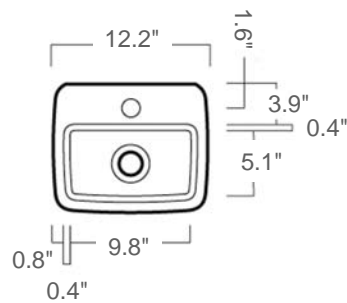

Evo

Model Ref. EVO-13

Material: Vitreous china

Color: White

Installation: Wall-mount and/or counter-top

Overall Dimensions: 12.2" L x 10.6" W x 5.8" H

Interior Dimensions: 9.8" L x 5.1" W x 3.8" H

Drain hole: 1.75" Interior Diameter

Features: With overflow and one pre-drilled faucet hole

Components included: Wall mounting fixing bolts

Recommended accessory (not included): 2.5" Diameter drain i.e. Click-clack Drain Ref. 360551

All dimensions are nominal