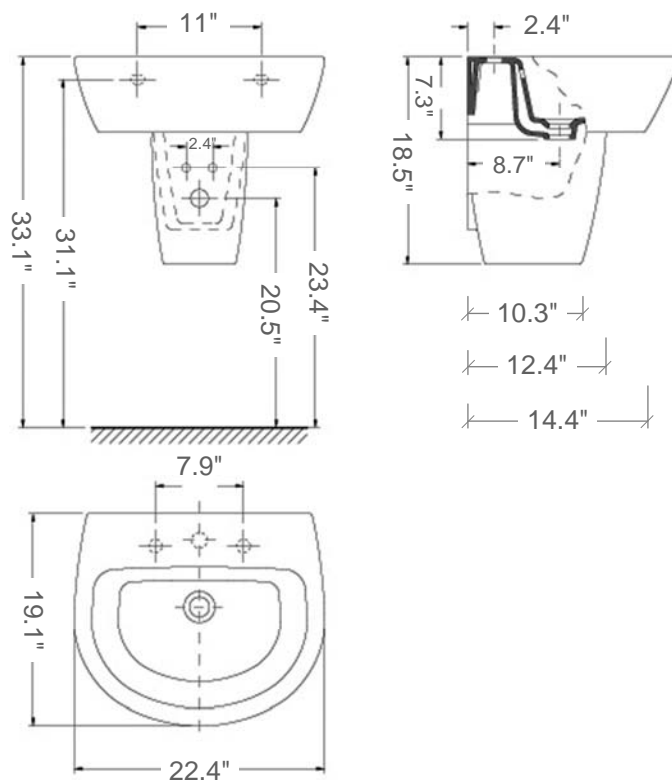

Jazz 57

Model Ref. 28030

Material: Porcelain

Color: White

Overall Dimensions: 22.4" L x 19.1" W x 7.3" H

Interior Dimensions: 19.4" L x 12.3" W x 5.5" H

Faucet ledge: 5" W

Drain hole: 1.75" interior Diameter

Optional: Wall-mount porcelain Semi-pedestal (Model Ref. 28432)

All dimensions are nominal

BISSONNET

Tel. (610) 454-1295 · Fax (610) 454-9385 · info@bissonnet.net · www.bissonnet.net

Jazz semi-pedestal

Model Ref. 28432/28030

Material: Porcelain

Color: White

Overall Dimensions: 22.4" L x 19.1" W x 18.5" H

Semi-pedestal: 6"/8.4" L (front/rear) x 12.4"/10.3" W (top/bottom) x 12.5" H

Sink Interior Dimensions: 19.4" L x 12.3" W x 5.5" H

Faucet ledge: 5" W

Drain hole: 1.75" interior Diameter

Features: Overflow, one faucet hole and 2 embedded prepared to drill faucet holes

Components included: Wall mounting fixing bolts

Recommended accessory (not included): oversized European Drain i.e. Model Ref. 360551