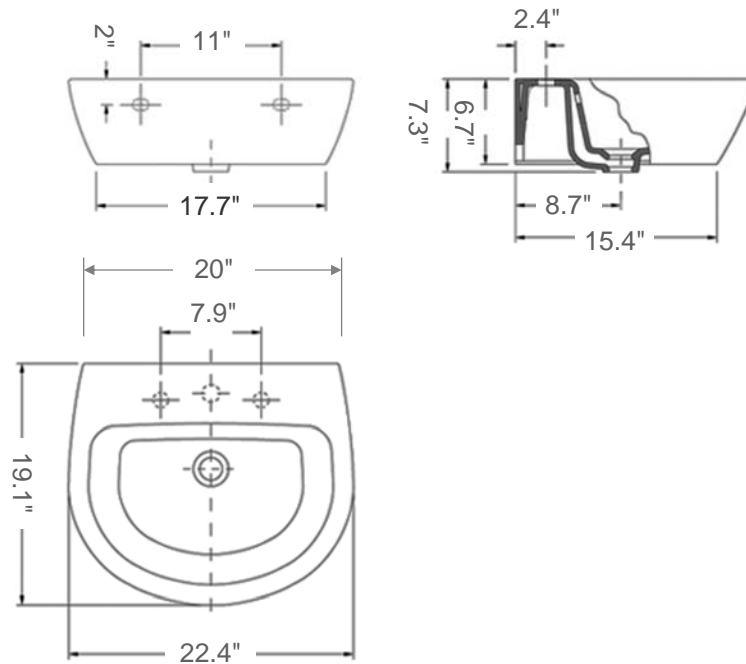

Jazz 57

Model Ref. 28030

Material: Porcelain

Color: White

Overall Dimensions: 22.4" L x 19.1" W x 7.3" H

Interior Dimensions: 19.4" L x 12.3" W x 5.5" H

Faucet ledge: 5" W

Drain hole: 1.75" interior Diameter

Installation: Wall-mount and/or counter-top

Features: Overflow, one pre-drilled faucet hole and 2 embedded prepared to drill faucet holes

Components included: Wall mounting fixing bolts

Recommended accessory (not included): oversized European drain

Optional: Wall-mount porcelain Semi-pedestal (Model Ref. 28432)

All dimensions are nominal

BISSONNET

Tel. (610) 454-1295 · Fax (610) 454-9385 · info@bissonnet.net · www.bissonnet.net